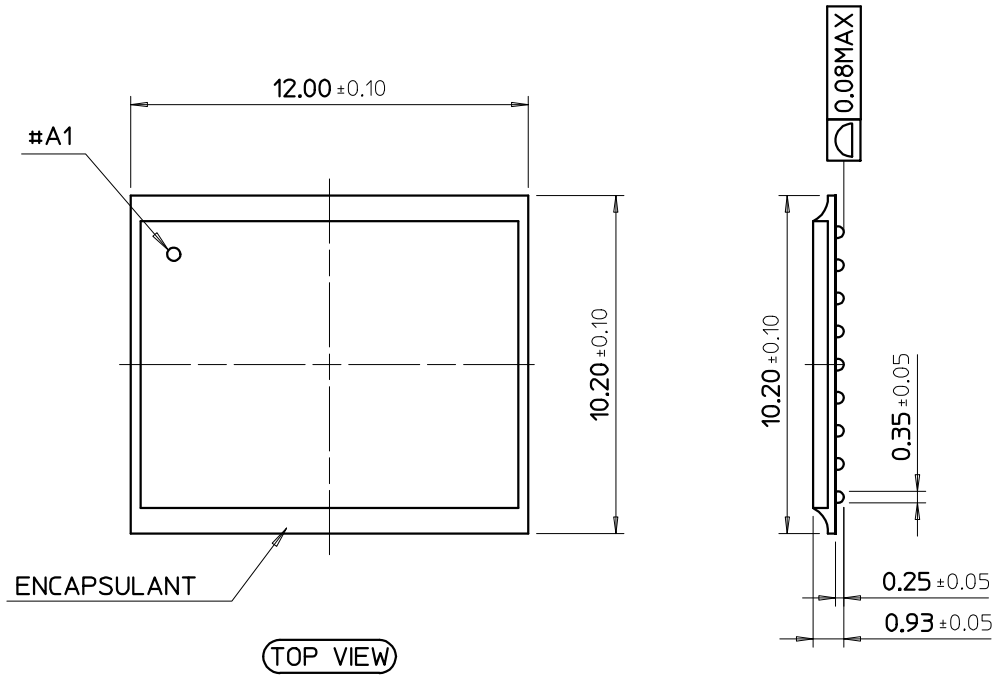

62-uBGA-12.00x10.20-FORWARD

Dimensions in Millimeters

SAMSUNG ELECTRONICS CO.,LTD.