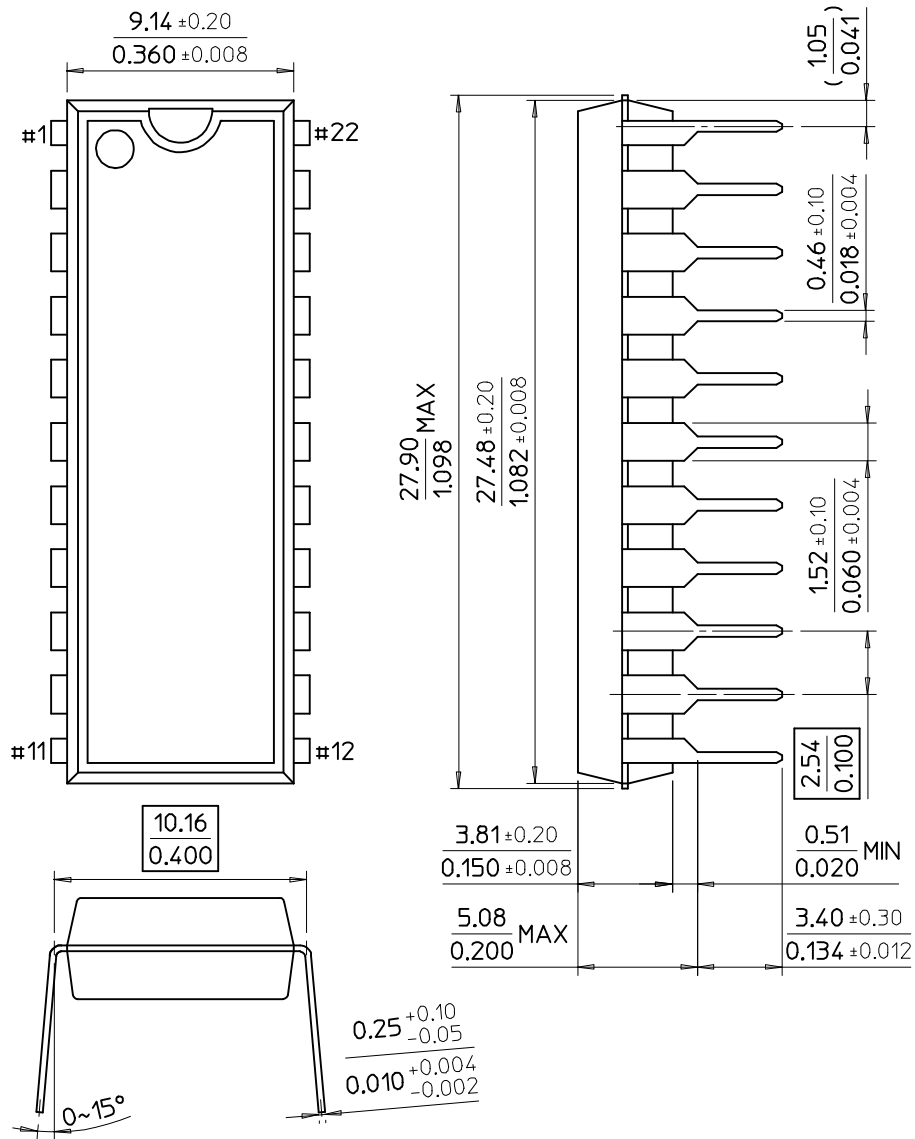

22-DIP-400

Dimensions in Milimeters/inches

SAMSUNG ELECTRONICS CO.,LTD.