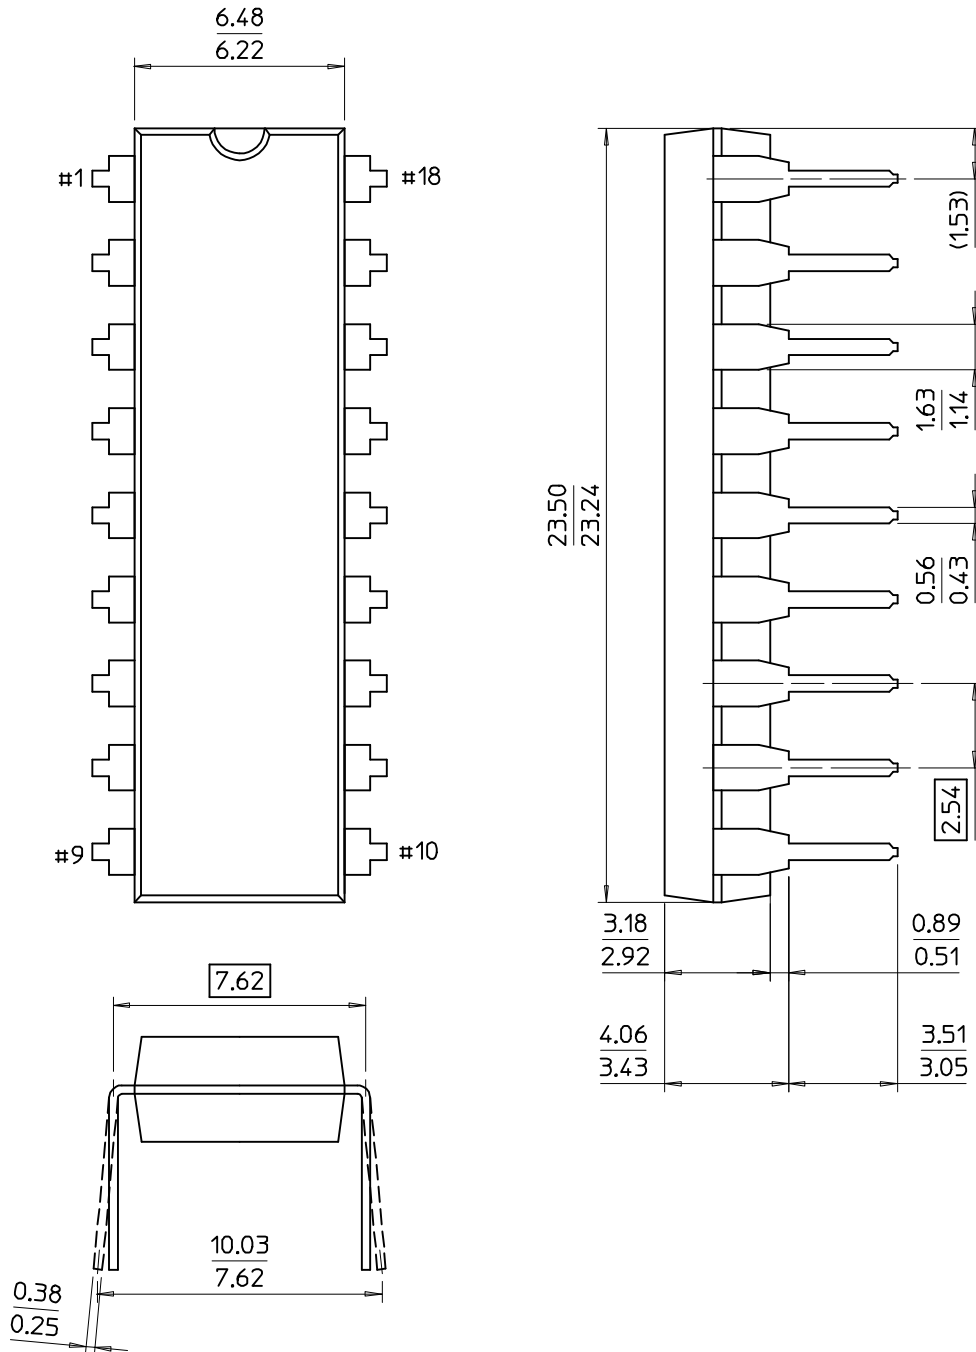

**18-DIP-300B-SG**

Dimensions in Millimeters

SAMSUNG ELECTRONICS CO.,LTD.