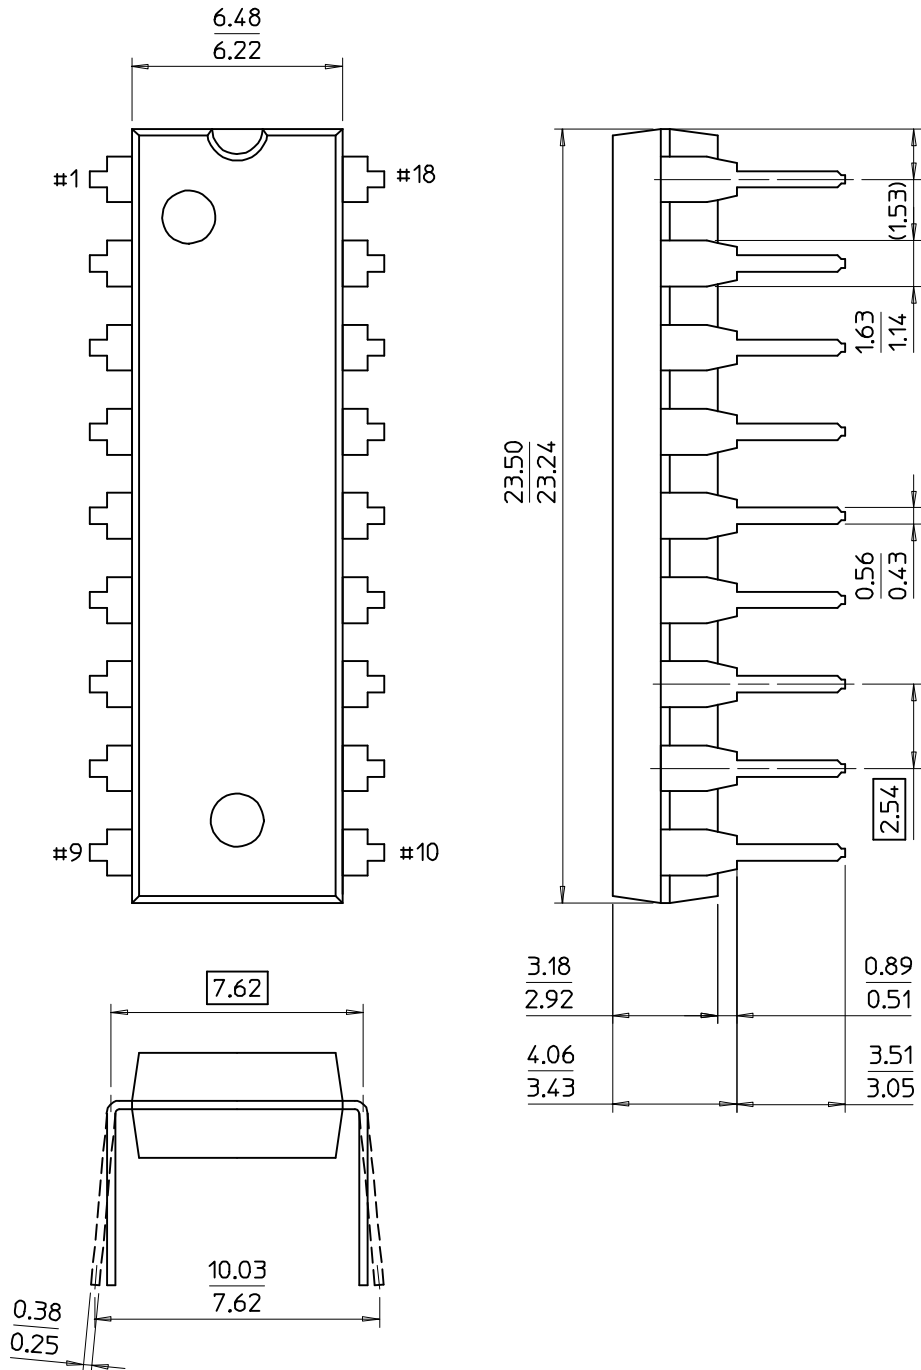

**18-DIP-300A-SG**

Dimensions in Millimeters

SAMSUNG ELECTRONICS CO.,LTD.