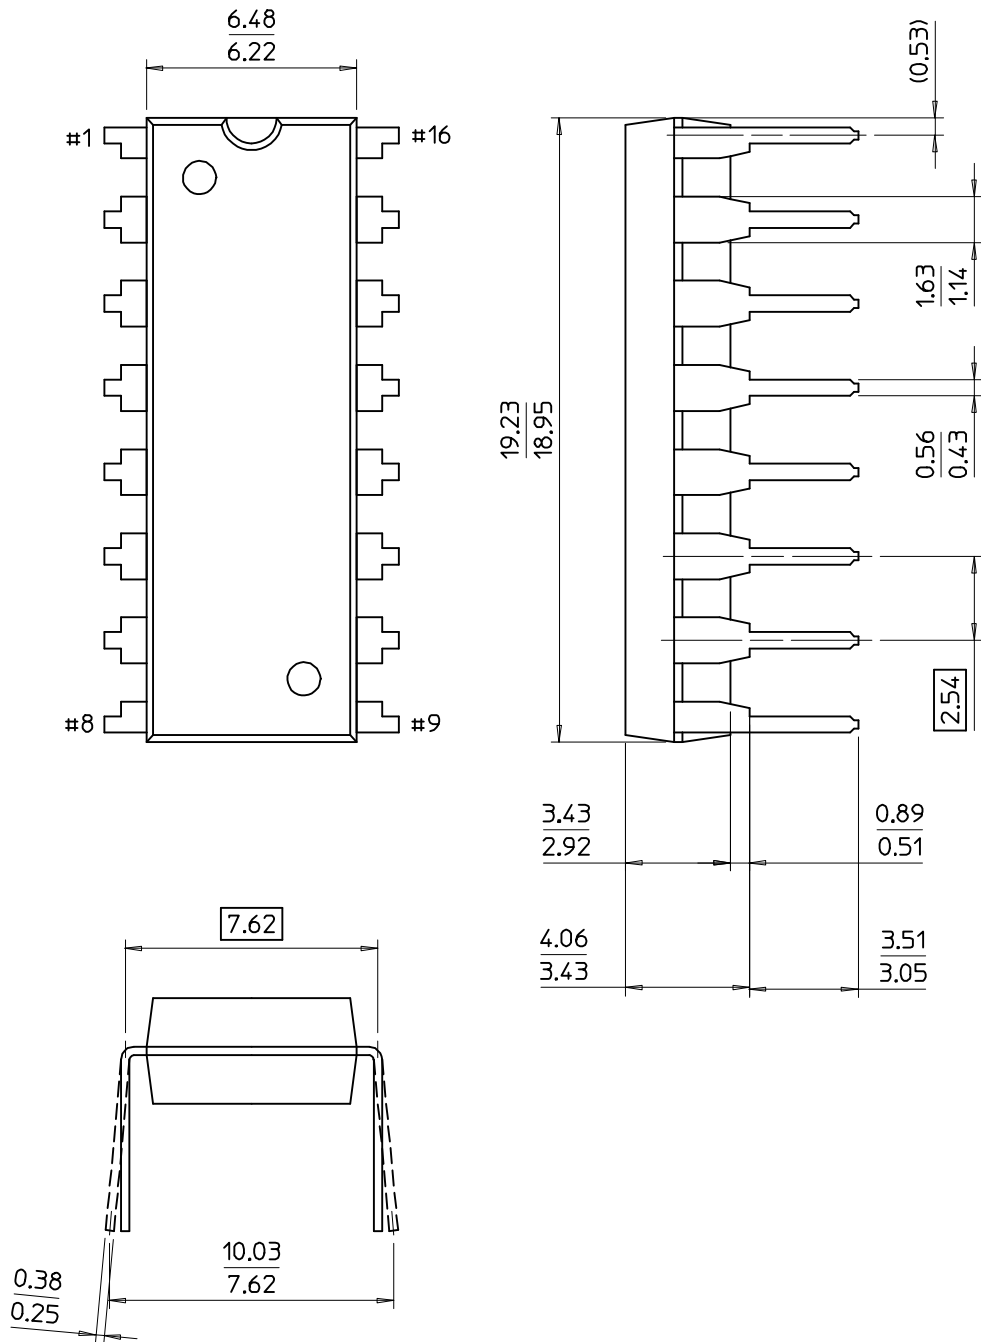

16-DIP-300B-SG

Dimensions in Millimeters

SAMSUNG ELECTRONICS CO.,LTD.