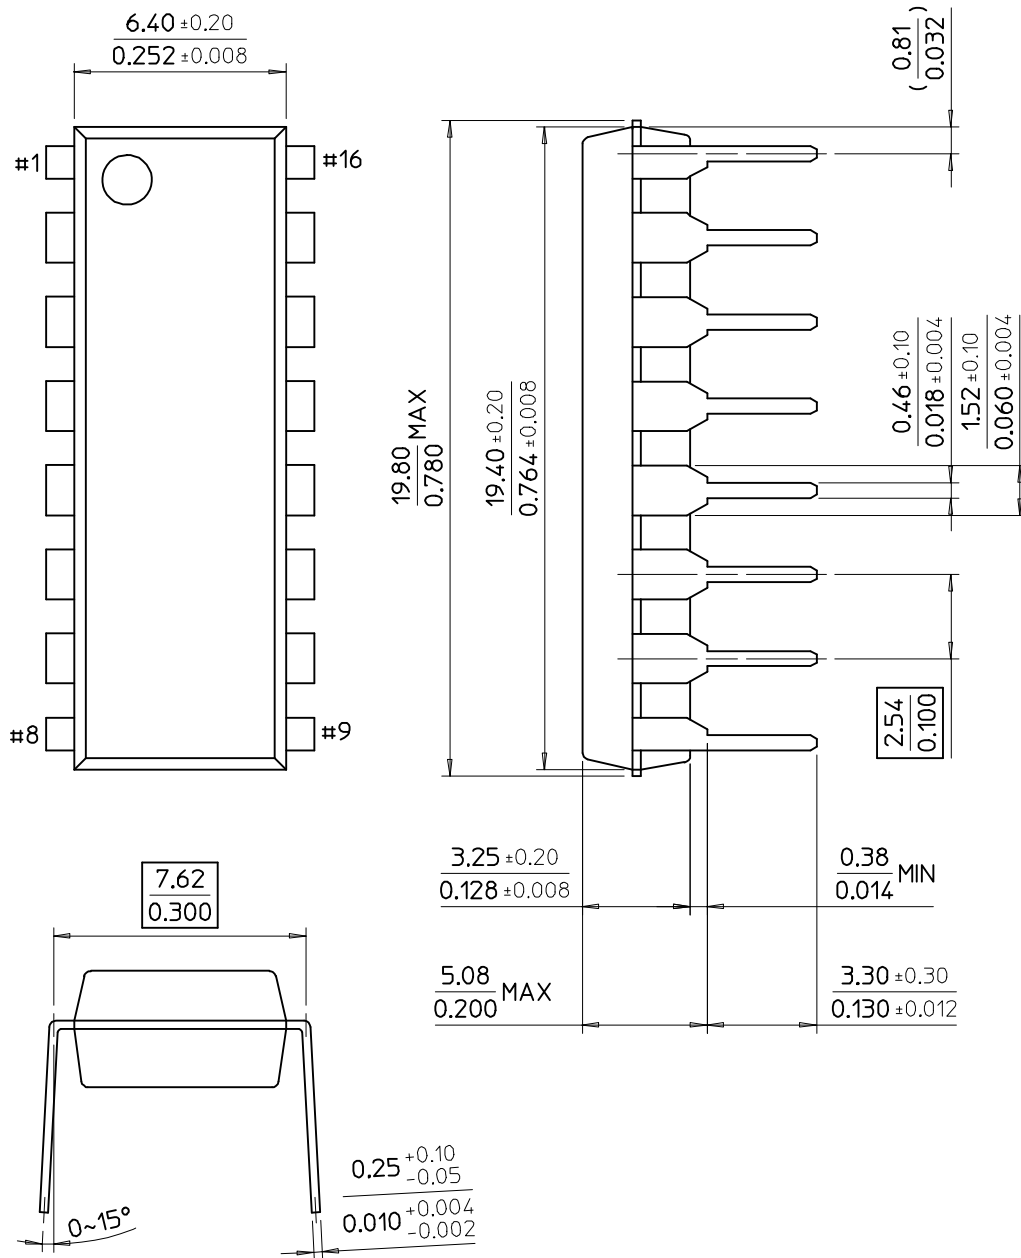

16-DIP-300A

Dimensions in Millimeters/inches

SAMSUNG ELECTRONICS CO.,LTD.