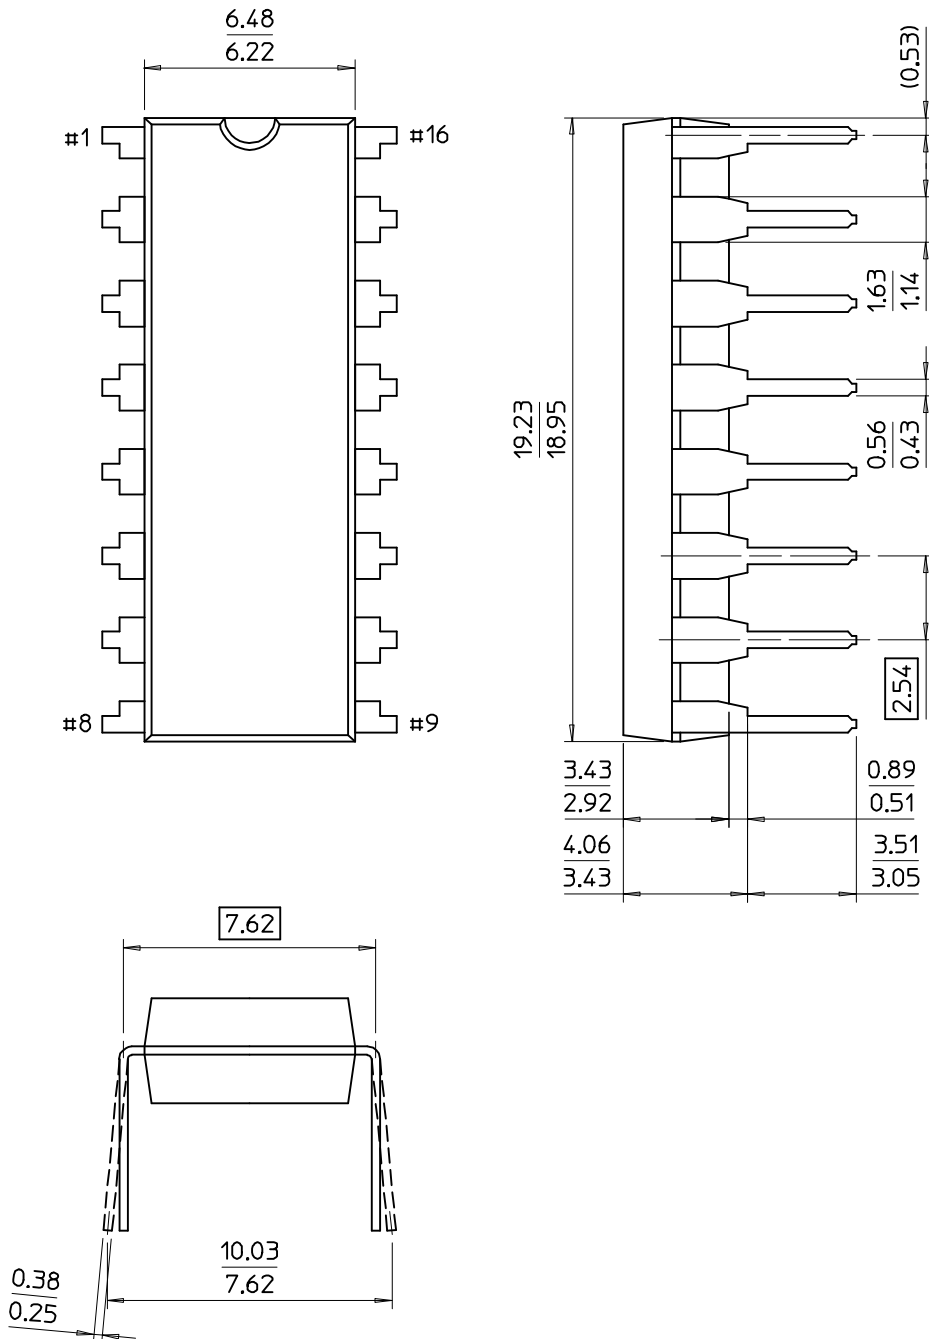

**16-DIP-300A-SG**

Dimensions in Millimeters

SAMSUNG ELECTRONICS CO.,LTD.